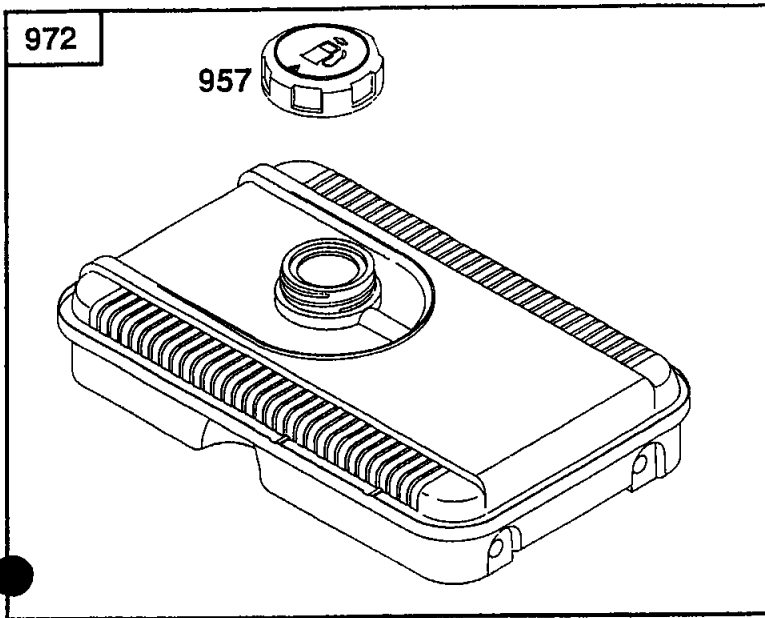

REF. NO.	PART NO.	DESCRIPTION	REF. NO.	PART NO.	DESCRIPTION	REF. NO.	PART NO.	DESCRIPTION
182	224837	Bracket-Fuel Tank			(11" Long, Cut to Suit)	601	93053	Clamp-Fuel Pipe
184	93559	Screw-Hex. Hd.	187A	495218	Pipe-Fuel	957	493988	Cap-Fuel Tank
185	94726	Nut-Hex.			(Molded)	958	494769	Valve-Shut-Off
187	393815	Line-Fuel	188	94357	Screw-Hex. Head	972	496791	Tank-Fuel

- ★ Included in Gasket Set-Part No. 496865.
- Included in Carburetor Kit-Part No. 493762.
- Included in Carburetor Gasket Set-Part No. 490937.