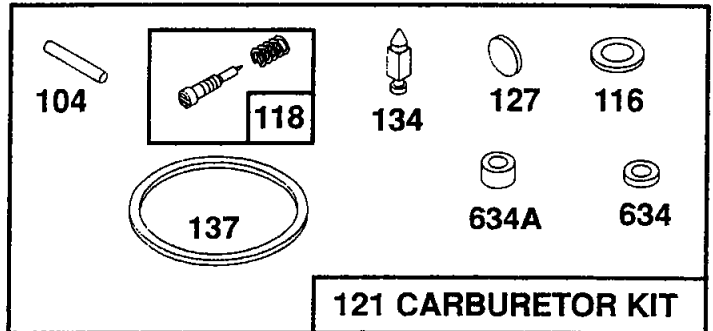

93400 to 93499

REF. NO.	PART NO.	DESCRIPTION	REF. NO.	PART NO.	DESCRIPTION	REF. NO.	PART NO.	DESCRIPTION
3	★299819	Seal—Oil	52	★272585	Gasket—Intake Port	137	●◆	Gasket—Float Bowl (Sold in Kit Only)
7	★272694	Gasket—Cylinder Head	80	★27667	Gasket—Gear Case	163	★272948	Gasket—Air Cleaner
9	★27549	Gasket—Breather	88	★27313	Gasket—Gear Case Cover	358	496865	Gasket Set
12	★270833	Gasket—Crankcase (.015" Thick, Standard)	104	●231371	Pin—Float Hinge	524	★271485	Seal—Oil Fill
	★270895	Gasket—Crankcase (.005" Thick)	116	●◆	Gasket—Sealing (Sold in Kit Only)	634	●◆	Seal—Shaft
	★270896	Gasket—Crankcase (.009" Thick)	118	●493765	Valve and Spring— Needle	634A	●◆	Seal—Choke Shaft (Sold in Kit Only)
20	★495355	Seal—Oil	121	493762	Carburetor Kit	842	★270920	Seal—Oil Fill Cap
51	★272295	Gasket—Carburetor Mtg.	127	●	Plug—Welch	883	★272252	Gasket—Exhaust
			134	●398188	Valve—Inlet (Includes Seat)	977	490937	Gasket Set—Carburetor