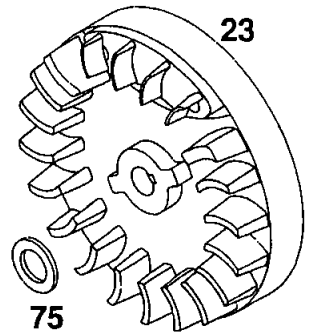

REF. NO.	PART NO.	DESCRIPTION	REF. NO.	PART NO.	DESCRIPTION	REF. NO.	PART NO.	DESCRIPTION
23	496278	Flywheel	75	223047	Washer-Spring	356	496037	Wire-Stop (Armature to Switch)
37	224557	Guard-Flywheel	305A	94811	Screw-Sem	356A	493400	Wire-Stop
66	399671	Clutch-Starter	333	496914	Armature Group	356B	493401	Wire-Stop
67	394897	Housing-Starter	335	93731	Screw-Armature Mounting Sem	363	19069	Flywheel Puller
68	63770	Ball-Clutch	347	495984	Switch-Rocker	851	493880	Cable Terminal-Ignition
70	298799	Ratchet-Clutch						
71	394506	Washer-Clutch						

★ Included in Gasket Set-Part No. 496865.
● Included in Carburetor Kit-Part No. 493762.
♦ Included in Carburetor Gasket Set-Part No. 490937.