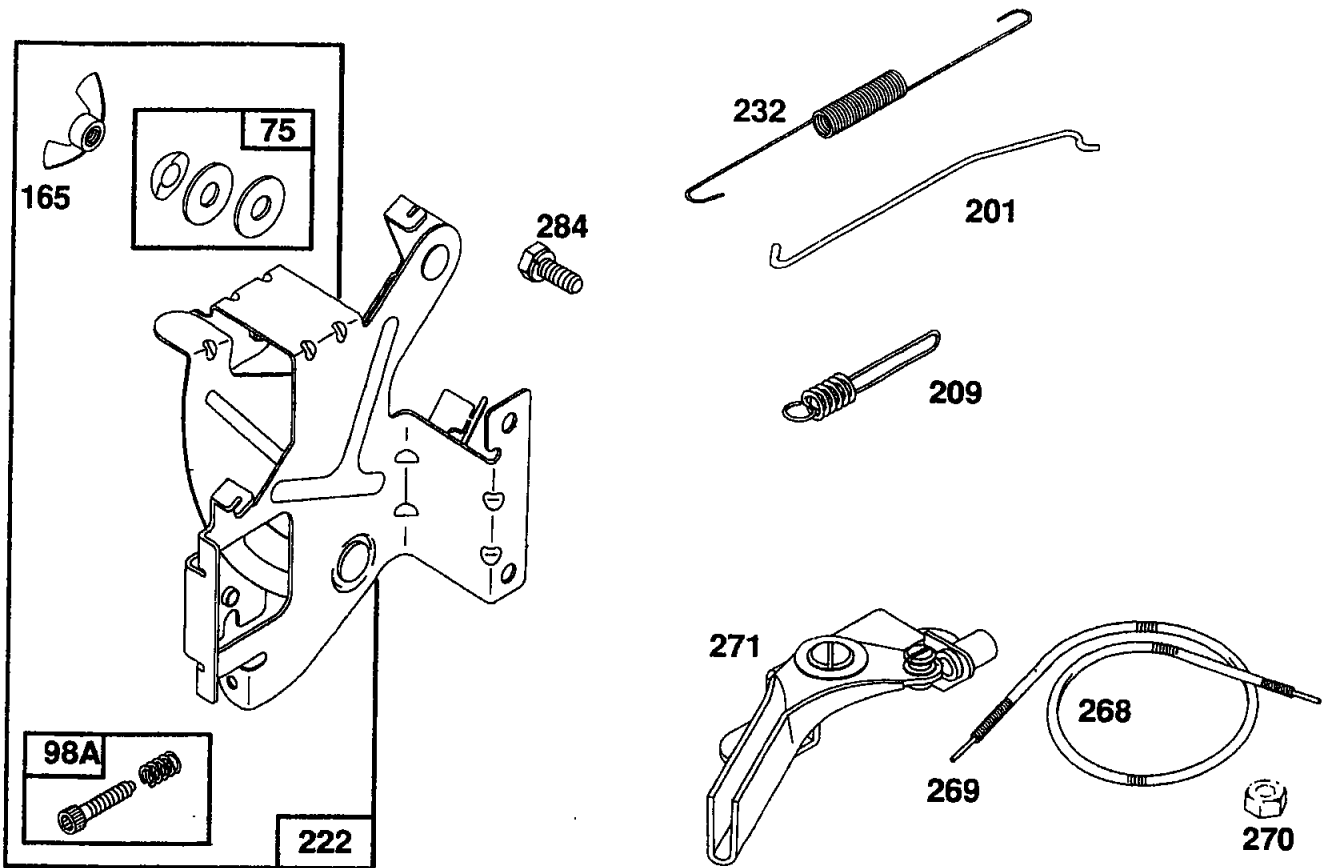

REF. NO.	PART NO.	DESCRIPTION	REF. NO.	PART NO.	DESCRIPTION	REF. NO.	PART NO.	DESCRIPTION	
75	495659	Washer Kit			Note If Longer Casing is Needed, Specify Length in Inches; If a Shorter Casing is Needed Cut to Required Length.			Note If Longer Wire is Needed, Specify Length in Inches; If Shorter Wire is Needed Cut to Required Length.	
98A	493280	Screw Assy.—Speed Adj.							
165	94692	Nut—Wing							
201	262960	Link—Governor							
209	263005	Spring—Governor							
222	495762	Plate—Control							
232	262959	Spring—Link							
268	66986	Casing—Control Wire (48" Long)	269	26099	Casing Wire (54" Long)	270	63428	Locknut—Casing	
						271	290568	Lever—Control	
						284	90062	Screw—Hex. Hd.	

- Included in Gasket Set—Part No. 496865.
- Included in Carburetor Kit—Part No. 493762.
- ♦ Included in Carburetor Gasket Set—Part No. 490937.