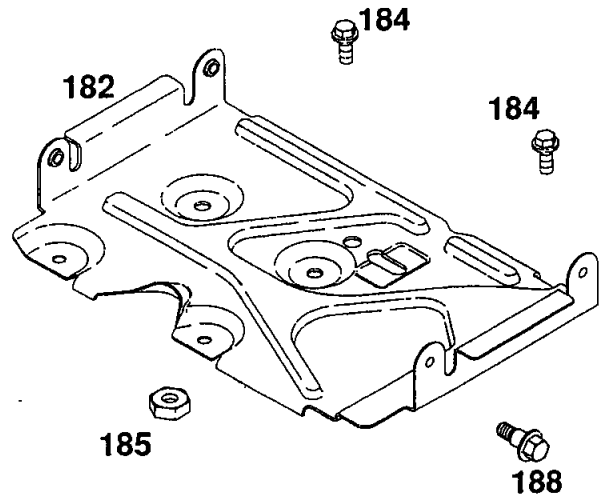

REF. NO.	PART NO.	DESCRIPTION	REF. NO.	PART NO.	DESCRIPTION	REF. NO.	PART NO.	DESCRIPTION
182	224837	Bracket-Fuel Tank			(11" Long, Cut to Suit)	601	93053	Clamp-Fuel Pipe
184	93559	Screw-Hex. Hd.	187A	495218	Pipe-Fuel	957	493988	Cap-Fuel Tank
185	94726	Nut-Hex.			(Molded)	958	494769	Valve-Shut-Off
187	393815	Line-Fuel	188	94357	Screw-Hex. Head	972	496791	Tank-Fuel

- ★ Included in Gasket Set-Part No. 496865.
- Included in Carburetor Kit-Part No. 493762.
- Included in Carburetor Gasket Set-Part No. 490937.