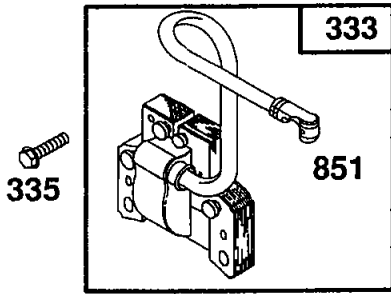

REF. NO.	PART NO.	DESCRIPTION	REF. NO.	PART NO.	DESCRIPTION	REF. NO.	PART NO.	DESCRIPTION
23	496278	Flywheel	75	223047	Washer-Spring	356	496037	Wire-Stop (Armature to Switch)
37	224557	Guard-Flywheel	305A	94811	Screw-Sem	356A	493400	Wire-Stop
66	399671	Clutch-Starter	333	496914	Armature Group	356B	493401	Wire-Stop
67	394897	Housing-Starter	335	93731	Screw-Armature Mounting Sem	363	19069	Flywheel Puller
68	63770	Ball-Clutch	347	495984	Switch-Rocker	851	493880	Cable Terminal-Ignition
70	298799	Ratchet-Clutch						
71	394506	Washer-Clutch						

★ Included in Gasket Set-Part No. 496865.
● Included in Carburetor Kit-Part No. 493762.
♦ Included in Carburetor Gasket Set-Part No. 490937.