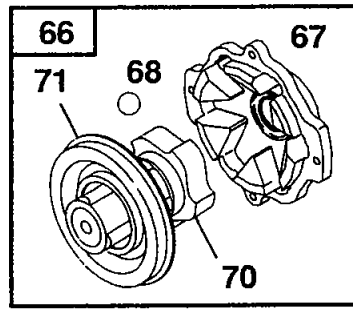

REF. NO.	PART NO.	DESCRIPTION	REF. NO.	PART NO.	DESCRIPTION	REF. NO.	PART NO.	DESCRIPTION
23	496278	Flywheel	75	223047	Washer-Spring	356	496037	Wire-Stop (Armature to Switch)
37	224557	Guard-Flywheel	305A	94811	Screw-Sem	356A	493400	Wire-Stop
66	399671	Clutch-Starter	333	496914	Armature Group	356B	493401	Wire-Stop
67	394897	Housing-Starter	335	93731	Screw-Armature Mounting Sem	363	19069	Flywheel Puller
68	63770	Ball-Clutch	347	495984	Switch-Rocker	851	493880	Cable Terminal-Ignition
70	298799	Ratchet-Clutch						
71	394506	Washer-Clutch						

★ Included in Gasket Set-Part No. 496865.
● Included in Carburetor Kit-Part No. 493762.
♦ Included in Carburetor Gasket Set-Part No. 490937.