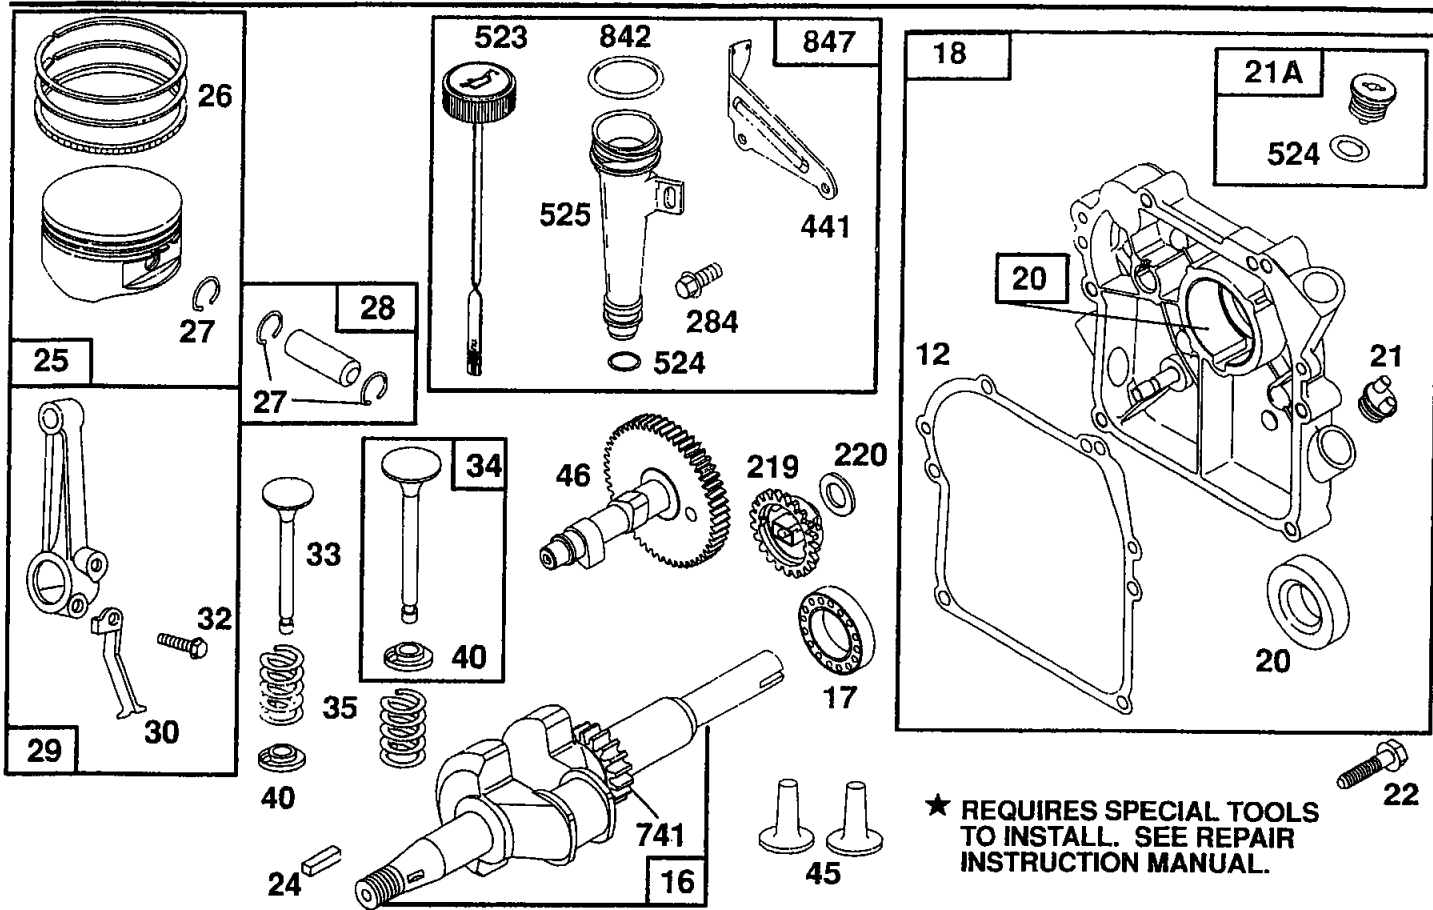

★ REQUIRES SPECIAL TOOLS TO INSTALL. SEE REPAIR INSTRUCTION MANUAL.

REF. NO.	PART NO.	DESCRIPTION	REF. NO.	PART NO.	DESCRIPTION	REF. NO.	PART NO.	DESCRIPTION
12	★270833	Gasket-Crankcase (.015" Thick, Standard)	24	222698	Key-Flywheel	33	262986	Valve-Exhaust
	★270895	Gasket-Crankcase (.005" Thick)	25		Piston Assembly	34	296677	Valve-Intake
	★270896	Gasket-Crankcase- (.009" Thick)	26		See Last Pages.	35	260552	Spring-Valve
16		Crankshaft	27	26026	Lock-Piston Pin	40	93312	Retainer-Spring
		See Last Pages.	28	298909	Pin-Piston (Standard)	45	230173	Tappet-Valve
17	495484	Bearing-Ball	29	294367	Rod-Connecting	46	493747	Gear-Cam
18		Cover-Crankcase		390459	Rod-Conn. (.020" Undersize Crankpin Bore)	219	496786	Gear-Governor
		See Last Pages.		220670	Dipper-Connecting Rod	220	221551	Washer-Thrust
20	★495355	Seal-Oil	30	220670	Dipper-Connecting Rod	284	94620	Screw-Hex. Hd.
21	66768	Plug-Oil Fill	32	94699	Screw-Connecting Rod	441	224831	Bracket-Oil Fill
21A	399195	Plug and Seal Assy. (For High Oil Fill Hole)				523	495969	Dipstick and Cap Assy.
22	94682	Screw-Sem				524	★271485	Seal-Oil Fill
						525	280578	Tube-Oil Fill
						741	261533	Gear-Timing
						842	★270920	Seal-Oil Fill Cap
						847	496435	Tube Assy.-High Oil Fill

- ★ Included in Gasket Set-Part No. 496865.
- Included in Carburetor Kit-Part No. 493762.
- Included in Carburetor Gasket Set-Part No. 490937.