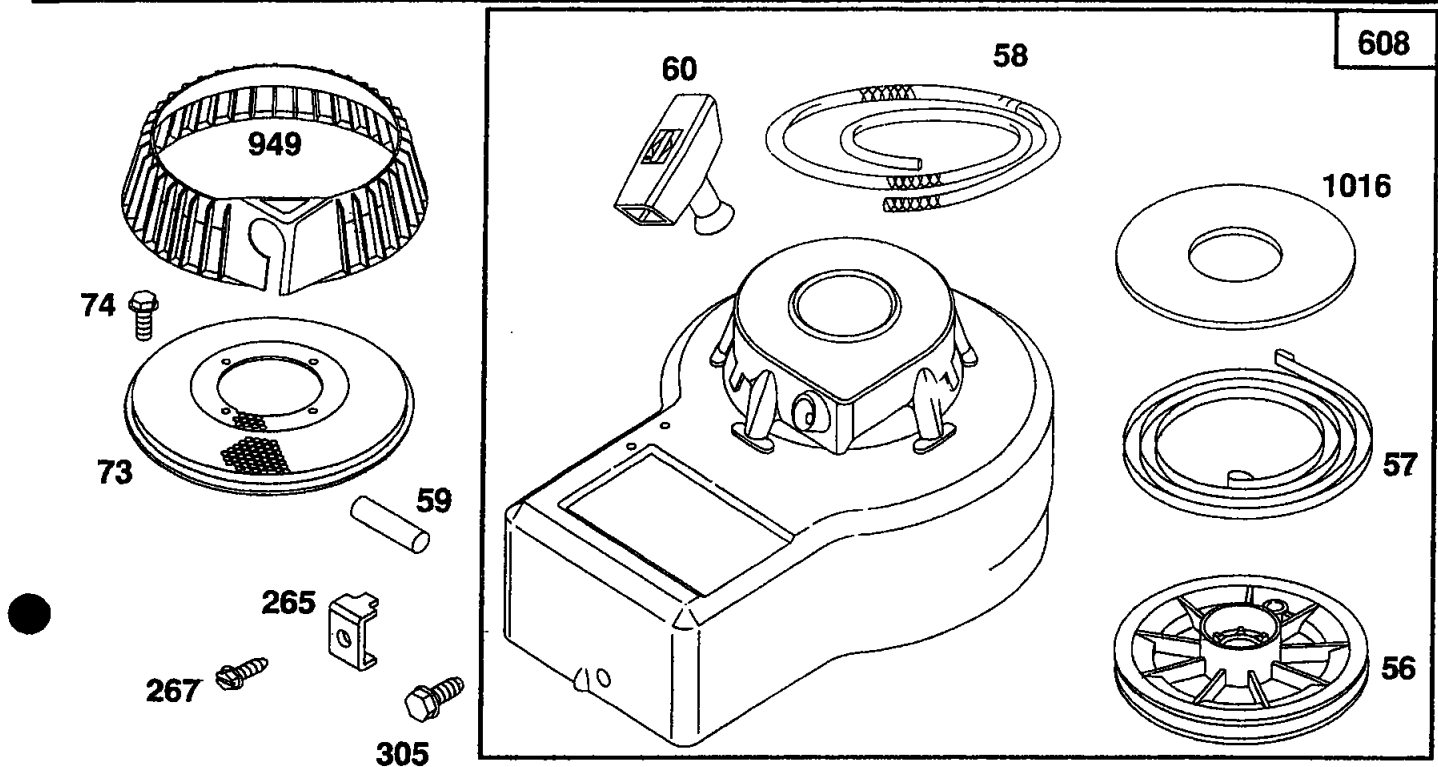

93400 to 93499

REF. NO.	PART NO.	DESCRIPTION	REF. NO.	PART NO.	DESCRIPTION	REF. NO.	PART NO.	DESCRIPTION	
56	280439	Pulley-Starter	265	221535	Clamp-Casing			Note 493414 Starter-Rewind (12 o'Clock) Used On Type No(s). 0136.	
57	490179	Spring-Starter	267	93496	Screw-Clamp Mtg.	949	281279		Guard-Finger
58	280406	Rope-Rewind Starter (81" Long) (Cut to Suit)	305	94786	Screw-Hex. Head	1016	490817		Spacer
59	230228	Pin-Starter Grip	608	495995	Starter-Rewind (12 o'Clock)				
60	393152	Grip-Starter Rope							
73	221661	Screen-Rotating							
74	93758	Screw-Sem							

- ★ Included in Gasket Set-Part No. 496865.
- Included in Carburetor Kit-Part No. 493762.
- Included in Carburetor Gasket Set-Part No. 490937.