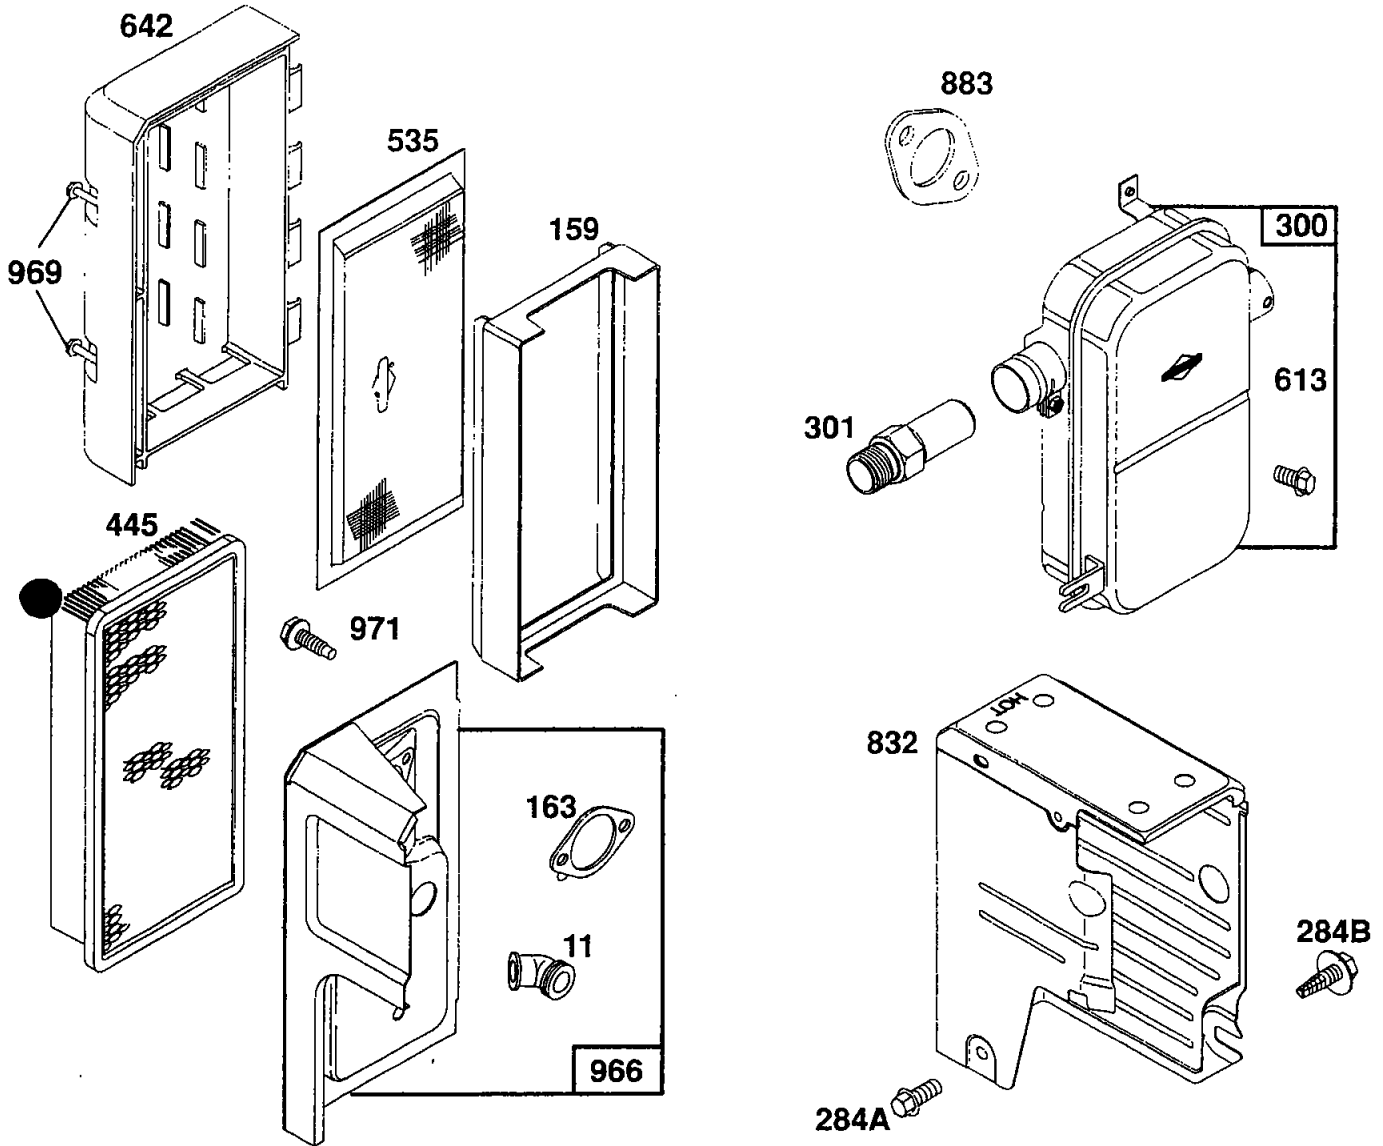

93400 to 93499

REF. NO.	PART NO.	DESCRIPTION	REF. NO.	PART NO.	DESCRIPTION	REF. NO.	PART NO.	DESCRIPTION
11	66578	Tube-Breather	301	231849	Pipe-Exhaust	832	495889	Guard-Muffler
159	280871	Support-Filter	445	494511	Filter-Air	883	*272252	Gasket-Exhaust
163	*272948	Gasket-Air Cleaner	535	495246	Element-Air Cleaner	966	495839	Base-Air Cleaner
284A	94620	Screw-Hex. Hd.	613	94729	Screw-Sem	969	94120	Screw-Hex. Head
284B	94659	Screw-Hex. Hd.	642	281188	Cover-Air Cleaner	971	94727	Screw-Hex. Head
300	495713	Muffler-Exhaust						

- Included in Gasket Set-Part No. 496865.
- Included in Carburetor Kit-Part No. 493762.
- Included in Carburetor Gasket Set-Part No. 490937.