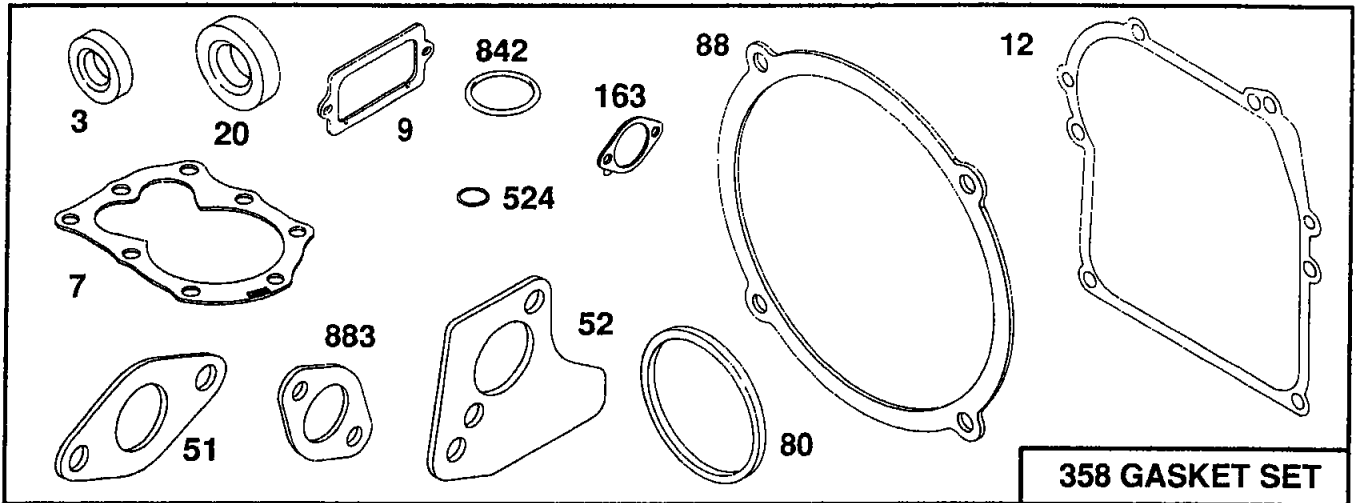

93400 to 93499

REF. NO.	PART NO.	DESCRIPTION	REF. NO.	PART NO.	DESCRIPTION	REF. NO.	PART NO.	DESCRIPTION
3	★299819	Seal—Oil	52	★272585	Gasket—Intake Port	137	●◆	Gasket—Float Bowl (Sold in Kit Only)
7	★272694	Gasket—Cylinder Head	80	★27667	Gasket—Gear Case	163	★272948	Gasket—Air Cleaner
9	★27549	Gasket—Breather	88	★27313	Gasket—Gear Case Cover	358	496865	Gasket Set
12	★270833	Gasket—Crankcase (.015" Thick, Standard)	104	●231371	Pin—Float Hinge	524	★271485	Seal—Oil Fill
	★270895	Gasket—Crankcase (.005" Thick)	116	●◆	Gasket—Sealing (Sold in Kit Only)	634	●◆	Seal—Shaft
	★270896	Gasket—Crankcase (.009" Thick)	118	●493765	Valve and Spring— Needle	634A	●◆	Seal—Choke Shaft (Sold in Kit Only)
20	★495355	Seal—Oil	121	493762	Carburetor Kit	842	★270920	Seal—Oil Fill Cap
51	★272295	Gasket—Carburetor Mtg.	127	●	Plug—Welch	883	★272252	Gasket—Exhaust
			134	●398188	Valve—Inlet (Includes Seat)	977	490937	Gasket Set—Carburetor