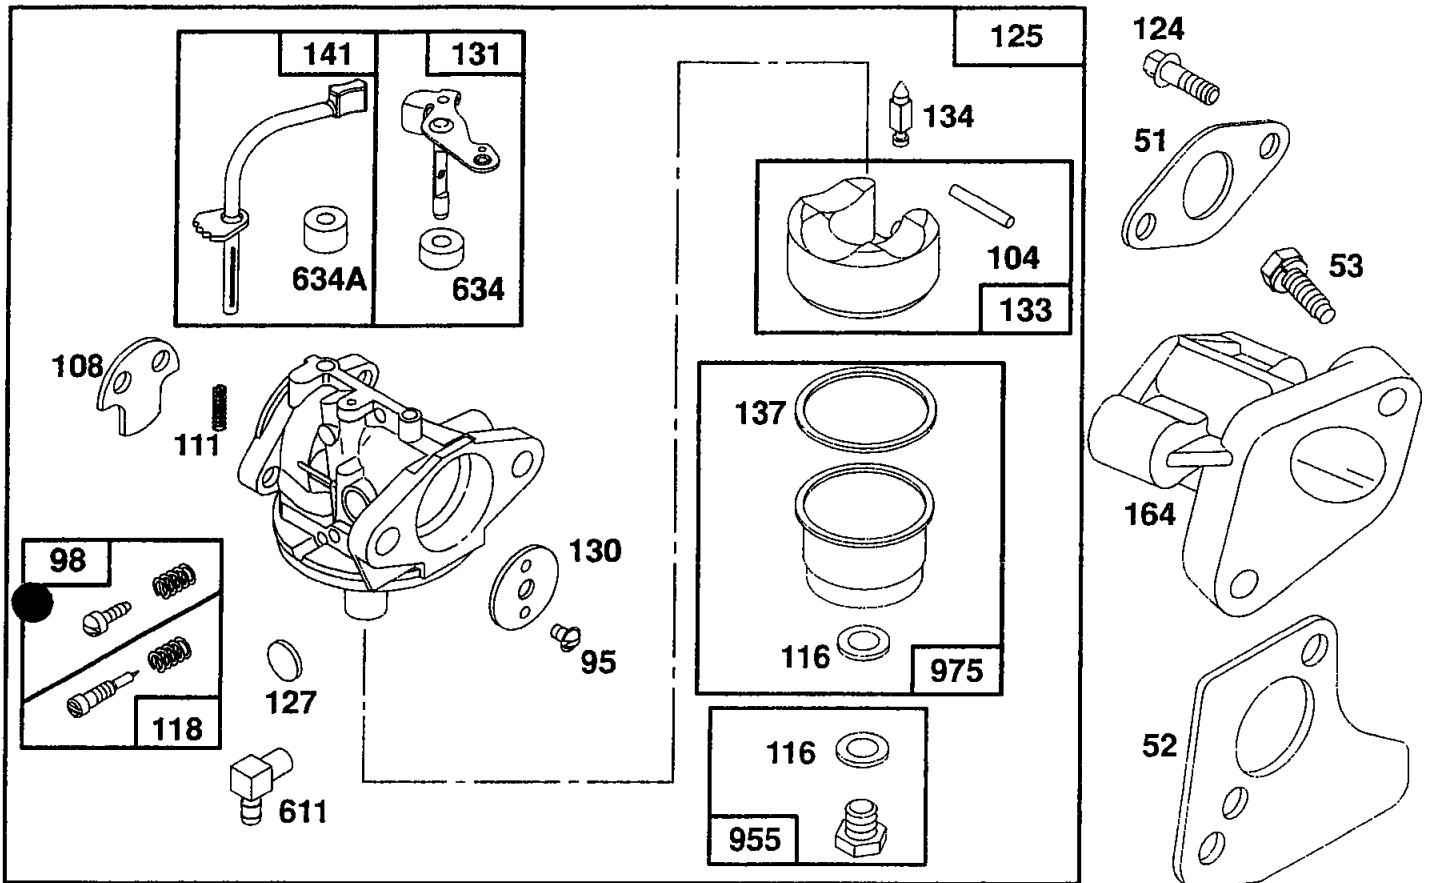

93400 to 93499

REF. NO.	PART NO.	DESCRIPTION	REF. NO.	PART NO.	DESCRIPTION	REF. NO.	PART NO.	DESCRIPTION
51	*272295	Gasket-Carburetor Mtg.	118	●493765	Valve and Spring-Needle	137	●	Gasket-Float Bowl (Sold in Kit Only)
52	*272585	Gasket-Intake Port	124	94681	Screw-Hex. Washer Head	141	496860	Shaft-Choke
53	94705	Screw-Adapter Mtg.	125	496863	Carburetor	164	281247	Manifold-Intake
95	94098	Screw-Round Head	127	●	Plug-Welch	611	493496	Elbow-Fuel Pipe
98	398185	Screw-Idle Adjusting	130	223470	Valve-Throttle	634	●●	Seal-Shaft (Sold in Kit Only)
104	●231371	Pin-Float Hinge	131	496861	Shaft-Throttle	634A	●●	Seal-Choke Shaft (Sold in Kit Only)
108	223471	Valve-Choke	133	398187	Float-Carburetor	955	496063	Screw-Fuel Bowl
111	262715	Spring-Lever	134	●398188	Valve-Inlet (Includes Seat)	975	493640	Bowl-Float
116	●●	Gasket-Sealing (Sold in Kit Only)						

- Included in Gasket Set-Part No. 496865.
- Included in Carburetor Kit-Part No. 493762.
- Included in Carburetor Gasket Set-Part No. 490937.